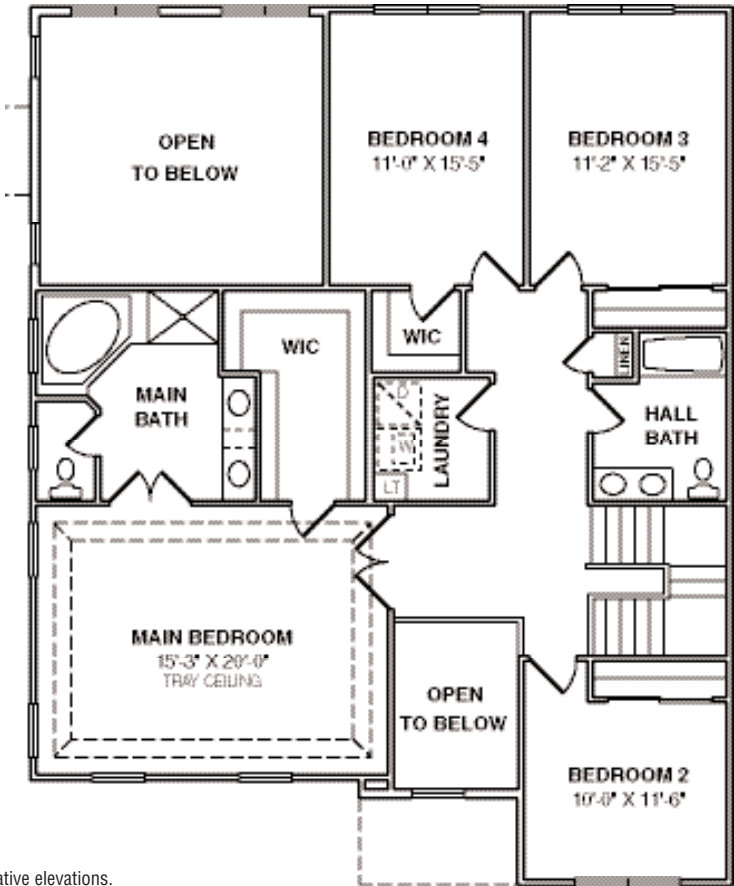

QUICK DELIVERY HOME

Golf
Course
View

French creek V · I · L · L · A · G · E

Augusta

201 Ironstone Lane • Homesite 78
French Creek Golf Club, Elverson
MLS# 5665924

- Carriage home with approx. 2,850 sq ft of luxury living
- 4 Bedrooms, 2 ½ Baths, 2-Car Side Entry Garage
- Chef's Kitchen with granite counters, 42" cabinetry, stainless steel appliances and island with breakfast bar
- Hardwood in Foyer, Kitchen, Breakfast Room, Dining Room
- Two story Fireside Family Room
- Master Suite with tray ceiling, luxury bath with soaking tub and separate tiled shower
- Walk-out Basement with 9' walls and bath rough-in

southdownhomes.com

First Floor

Second Floor

See your salesperson for details on alternative elevations. All dimensions are subject to field variation and/or change without notice.