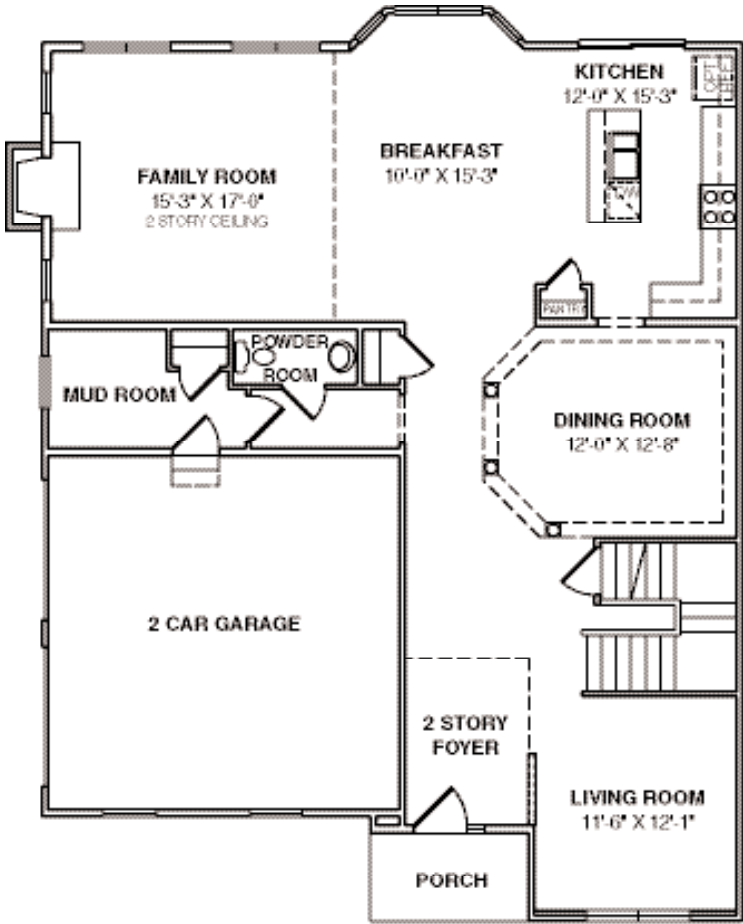

First Floor