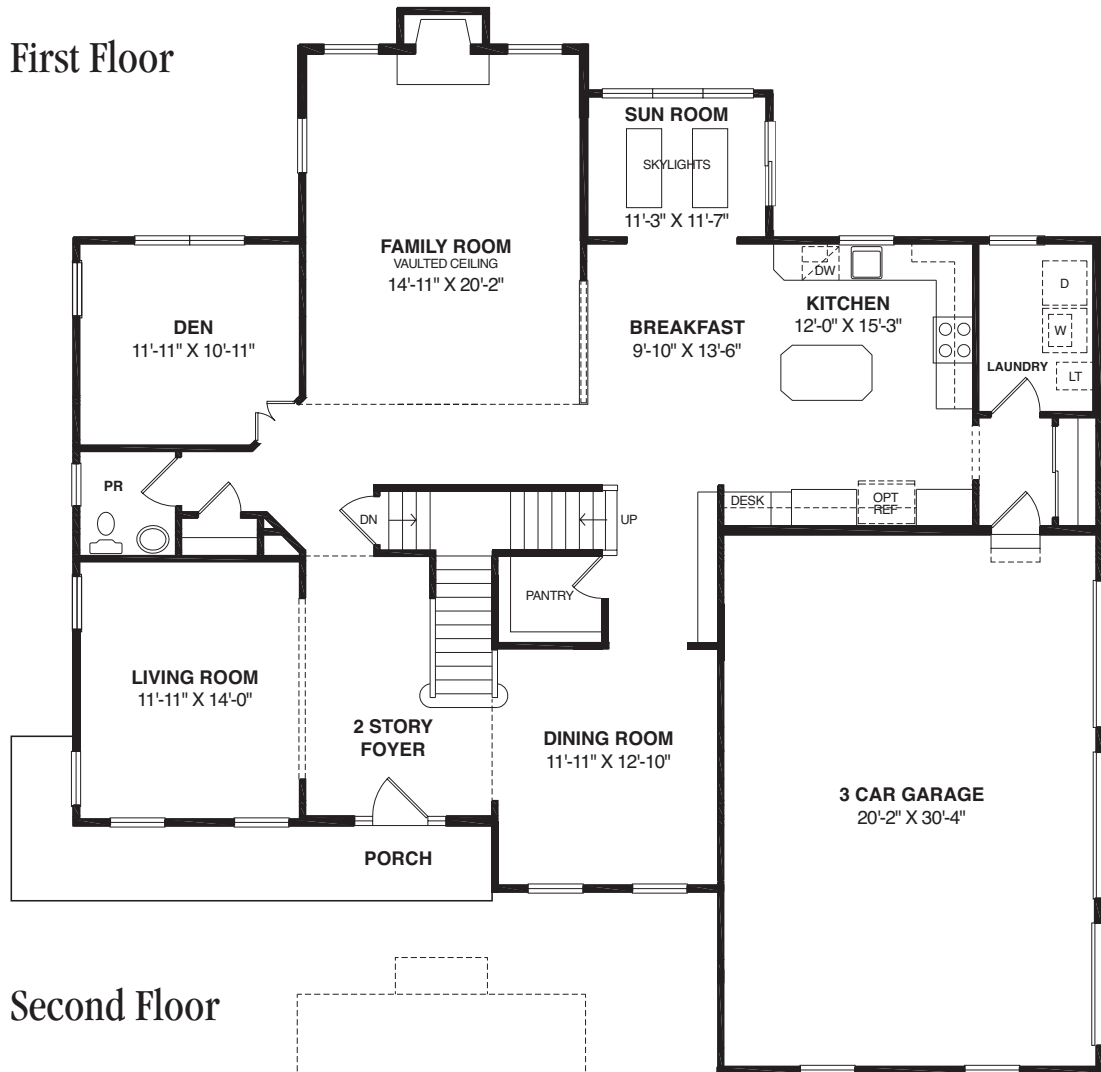

QUICK DELIVERY HOME

Wyndcroft II Farmhouse

122 Rebecca Dr. (#60)

East Brandywine Township

MLS#5982007

- ◆ 1 acre home site
- ◆ 4 Bedrooms, 2 1/2 Baths, 3-car side entry garage
- ◆ Expanded family room with fireplace & vaulted ceiling
- ◆ Kitchen with granite counters, stainless steel appliances
- ◆ Sunroom with skylights and hardwood
- ◆ Hardwood staircase
- ◆ Hardwood in foyer, kitchen and breakfast area

Southdownhomes.com

(610) 942-0600

Photograph may be from similar model. Prices subject to change without notice. Consult sales agent for details.

The Wyndcroft II Farmhouse

First Floor

Second Floor

All dimensions and details are approximate and subject to construction or other variations. All plans are the exclusive property of Builder and may not be copied or used without written consent.