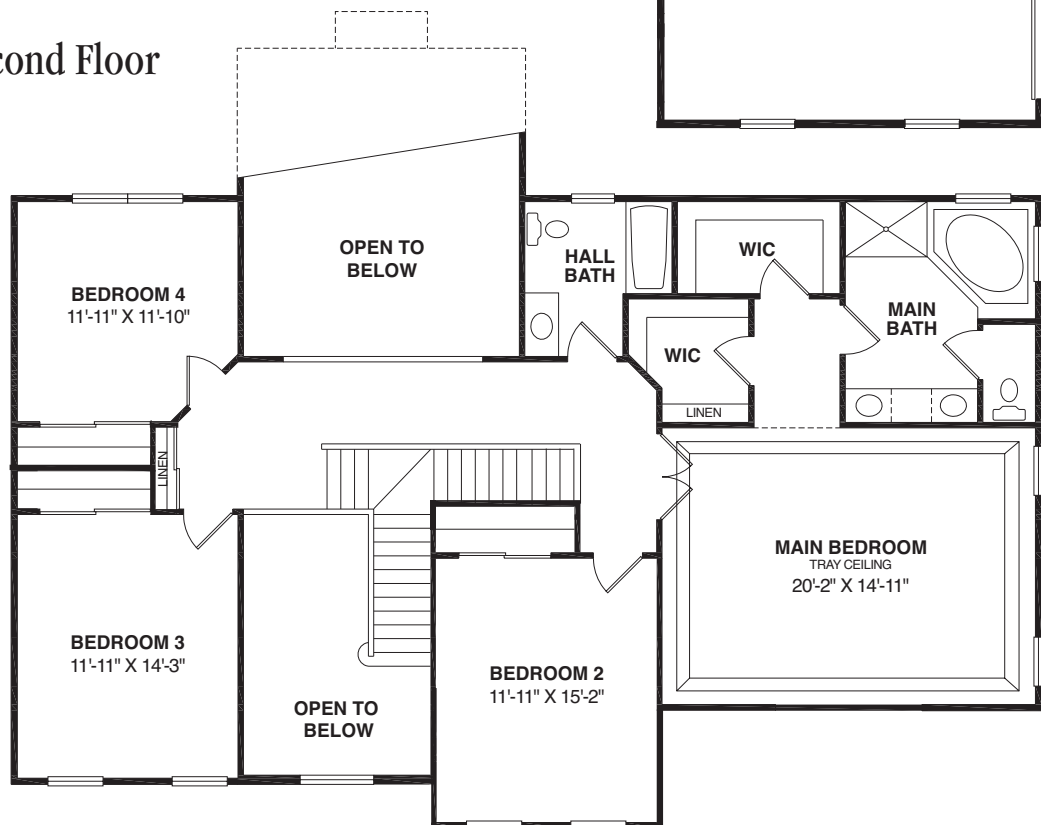

QUICK DELIVERY HOME

Wyndcroft II Farmhouse

122 Rebecca Dr. (#60)

East Brandywine Township

MLS#5982007

- ◆ 1 acre home site
- ◆ 4 Bedrooms, 2 1/2 Baths, 3-car side entry garage
- ◆ Expanded family room with fireplace & vaulted ceiling
- ◆ Kitchen with granite counters, stainless steel appliances
- ◆ Sunroom with skylights and hardwood
- ◆ Hardwood staircase
- ◆ Hardwood in foyer, kitchen and breakfast area

Southdownhomes.com

(610) 942-0600

Photograph may be from similar model. Prices subject to change without notice. Consult sales agent for details.

The Wyndcroft II Farmhouse

First Floor

Second Floor

All dimensions and details are approximate and subject to construction or other variations. All plans are the exclusive property of Builder and may not be copied or used without written consent.